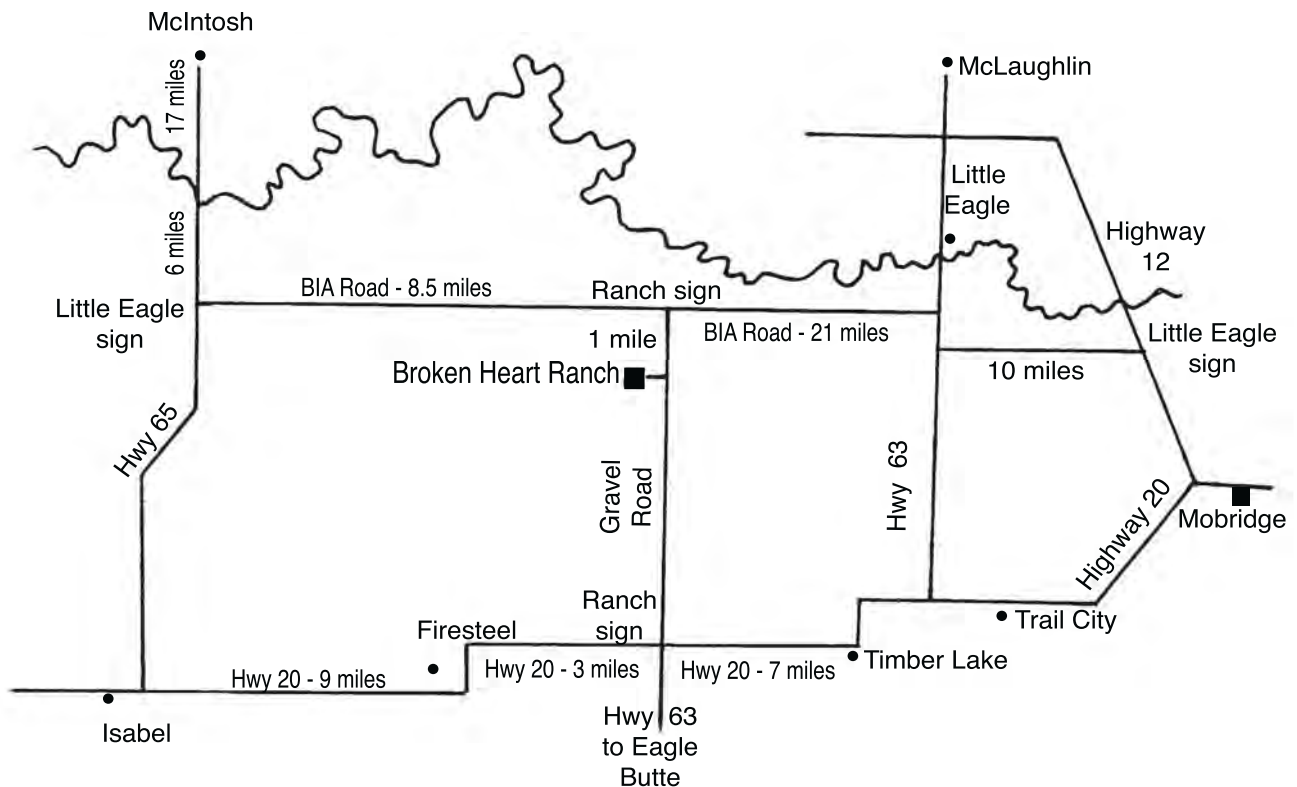

34th Annual Production Sale *Wednesday, March 7, 2012*

1:00 p.m. MST • Storm Date: March 11, 2012

SALE LOCATION:

At the Ranch – Firesteel, South Dakota
3 miles east, 11 miles north of Firesteel or 7 miles west and 11 miles north of Timber Lake

PHONE:

Sale Barn ..... 605-865-3190 or 605-865-3236

OFFERING:

100 Registered Red Angus Yearling Bulls
12 Registered Red Angus Bred Heifers
See our catalog and more pictures on line at:
www.pedersonbhr.com

SALE HOSTS:

Broken Heart Ranch
HCR 83 Box 9 • Firesteel, South Dakota 57633

Ralph & Helen Pederson

Gary & Sue Pederson..... 605-865-3190 • cell: 605-848-3545
e-mail: bhrranch@lakotanetwork.com

Chad, Lisa & Bricelyn Pederson..... 605-865-3413
Chad's cell: 605-850-9878 • Lisa's cell: 701-226-3733
e-mail: bhrrredangus@lakotanetwork.com

AUCTIONEER:

Lynn Weishaar, Reva, South Dakota..... 605-866-4670

SALES REPRESENTATIVES:

Agrimedia Livestock Group

Terry Robinson.....701-255-3037 •Cell: 701-471-5153

Red Angus Association of America

Clint Berry..... 417-844-1009

The Cattle Business Weekly

Donnie Leddy.....Cell: 605-695-0113

Tri State Livestock News

Scott Dirk.....605-456-1499 • Cell: 605-380-6024

Dan Piroutek.....605-544-3316 • Cell: 605-685-4556

ACCOMODATIONS:

Wrangler Inn, Mobridge, SD 605-845-3641

Mobridge Kountry Inn..... 1-888-882-2412

**COMPLIMENTARY LUNCH
SERVED BEFORE THE SALE**