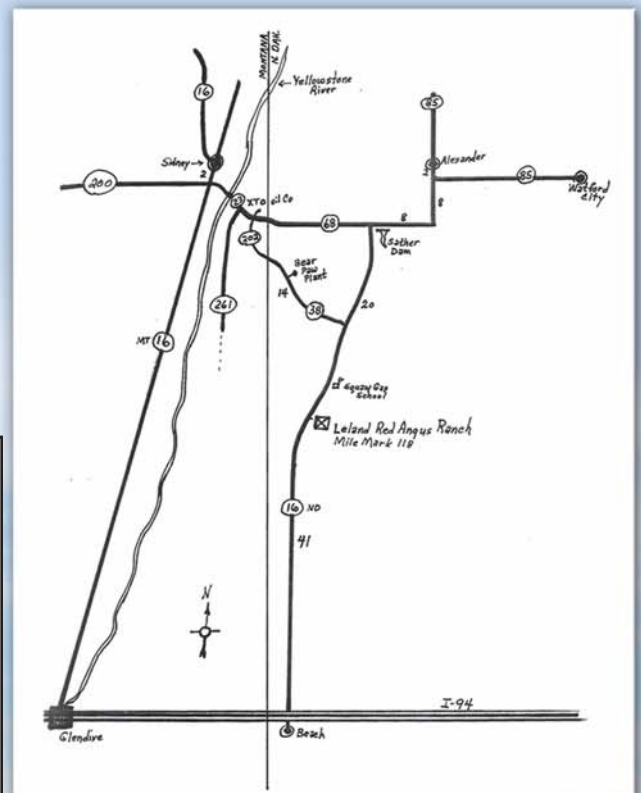

Our bull-development ration has been adjusted to accommodate lower quality forages this year, but the genetic strength for performance is still evident.

We hope everyone takes time to evaluate and understand the new multi-breed EPD model jointly developed by Red Angus and Simmental. Please study the explanation on page 4 and evaluate the new EPDs as they correlate with the corresponding breed rank.

Our offering this year includes a strong group of 18-month-old bulls from Koester Red Angus, as well as a few F1 Red Angus/Simmental bulls.

Our program continues to emphasize quiet, manageable dispositions, and we have 13 years of carcass ultrasound evaluations to identify end-product value

We're happy to assist our customers with selections or special needs, and guarantee confidentiality and lowest bid on any sight-unseen purchases.

*Best wishes from all of us at
Leland Red Angus & Koester Red Angus*

IMPORTANT CHANGES RELATED TO UNDERSTANDING NEW MULTI-BREED EPD EVALUATIONS

Red Angus and Simmental EPDs are calculated using the same multi-breed model. This attempt to identify breed traits in comparison with another breed is a first for our industry. Because there are some significant changes in the EPDs and to adjust to this new concept, producers need to evaluate the EPD as it correlates with the corresponding breed rank until we can mentally adjust to these newly appraised values.

View catalog and color photos of sale lots online at: www.lelandredangus.com.