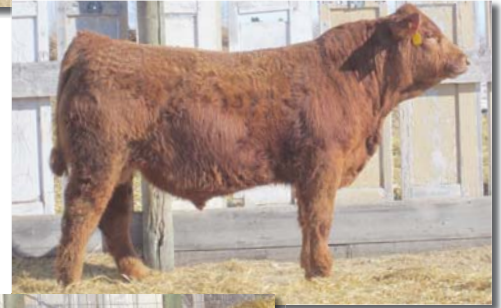

Lot 55

56 KEYS REDMAN 45A

BIRTH DATE: 2/14/13 H/P/S: POLLED COLOR: RED REG. #: QM200626
BW: 100 ADJ. WW: 748 ADJ. YW: 1266 LEPTIN: CC ADG: 3.24 WDA: 3.28

CE	BW	WW	YW	Milk	MCE	MTNL
-8.8	5.6	33	54	3	0.2	19

SVS NOBLEMAN 25N
RED MAN 1021
LVB MISS FERRUGO 9009

MSW Y2K
HC VERONICA 11K
SDC FERRUGO 45N
MSW STORMFIRE 1S

PRO-CHAR CLYDE 79T
MISS KEY NORA 57X
MISS KEY NORA 169N

WRANGLER HEADLINER 28N
STER STAR'S HONOR 4L
ZUP PEUGEOT ET
MISS KEY NORA 152E PLD

A Redman son with a lot of length, out of a Clyde daughter. He's double bred red and ratio'd off his mama at a 108.