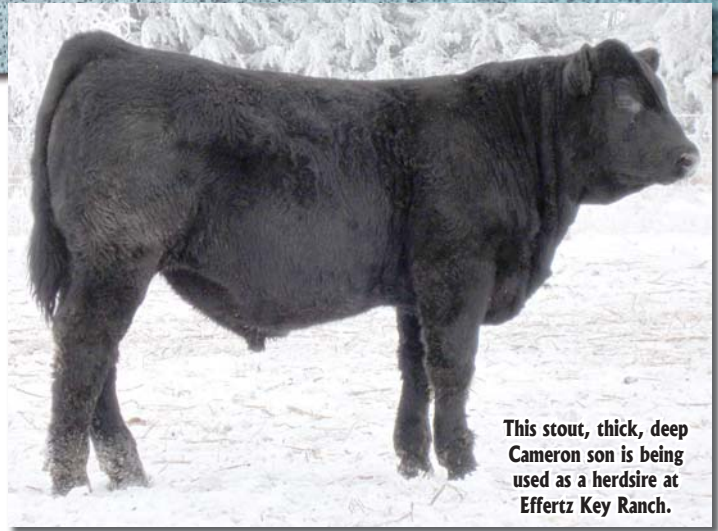

This stout, thick, deep Cameron son is being used as a herd sire at Effertz Key Ranch.