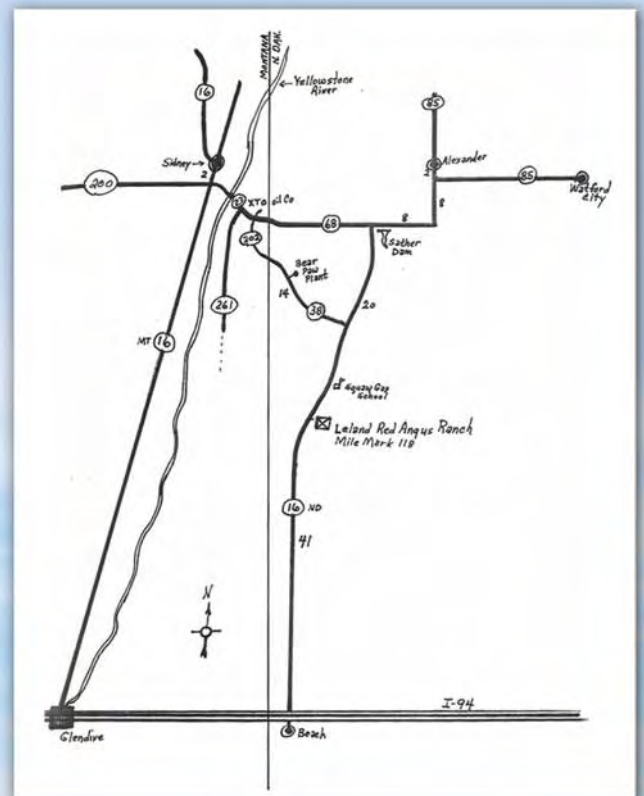

Looking forward, there are reasons for continued hope as exciting changes emerge in our industry. A growing export market, breed and market alliances, expanded genetic technology and demand for repopulating our domestic cowherd all signal a positive outlook for Red Angus cattle.

This is the 14th year that we have utilized ultrasound technology to identify superior carcass and reproduction traits that enhance the market reputation of our customer's calves. Cattle with a reputation for quality consistently top the markets.

Our bull development program continues to target a 3-lb. ADG using a high-roughage base that allows genetic growth and reproductive longevity.

Our offering this year again includes a strong group of 18-month-old virgin bulls from Koester Red Angus. There will also be a few F1 and F2 Red Angus-Simmental hybrid bulls for producers looking for genetic diversity.

Every year we try to offer some new bloodlines as well as calving-ease genetics for heifers. We evaluate these cattle in large contemporary groups to increase EPD accuracy and to intentionally avoid using some bulls because of negative economic or structural traits in their pedigree.

As always, we're happy to assist in special selection needs and guarantee confidentiality and lowest bid on any sight-unseen (SUS) purchase.

*Best wishes from all of us at
Leland Red Angus & Koester Red Angus*

View catalog and color photos of sale lots online at: www.lelandredangus.com.