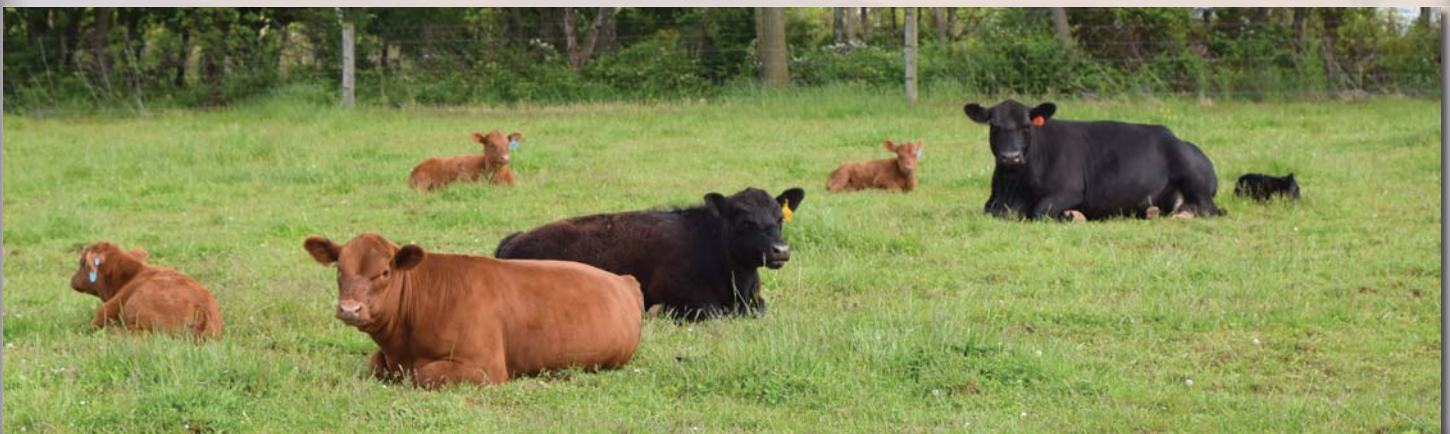

PERCENTAGE COWS

38 MVC 104C

Purebred Heifer

ALR#: Pending

Color: **Black** Tattoo: **MVC104C** BD: **4/18/15**
Consignor: **Mountain View Cattle**

OUTLAW
OUTLAW'S FRANK
JJ SANDIE 4S

TUSCARORAS JIGGY
TUSCARORAS 104A
MS TUSCARORA 104T

[COLOMBO PARK ZEFFIRELLI
[VAL
[BR ABSOLUT 1L
[BR WINNIE THE MOO 3K

[FAIRWYNS LEGACY
[MS DAKOTA CLASSIC 113L
[YLR CEASER
[MS DAKOTA CLASSIC 104L

The eldest of three 3/4 sisters and a fancy April yearling, well built and structurally correct.

39 MVC 141C

Purebred Heifer

ALR#: Pending

Color: **Black** Tattoo: **MVC141C** BD: **5/10/15**
Consignor: **Mountain View Cattle**

OUTLAW
OUTLAW'S FRANK
JJ SANDIE 4S

TUSCARORAS JIGGY
TUSCARORAS 141Z
MS TUSCARORA 141T

[COLOMBO PARK ZEFFIRELLI
[VAL
[BR ABSOLUT 1L
[BR WINNIE THE MOO 3K

[FAIRWYNS LEGACY
[MS DAKOTA CLASSIC 113L
[YLR CEASER
[MS DAKOTA CLASSIC 141L

This fancy May yearling 3/4 sister to lots 38 and 40 has an attractive show look to her profile.

40 MVC 106C

Purebred Heifer

ALR#: Pending

Color: **Black** Tattoo: **MVC106C** BD: **6/10/15**
Consignor: **Mountain View Cattle**

OUTLAW
OUTLAW'S FRANK
JJ SANDIE 4S

TUSCARORAS JIGGY
TUSCARORAS 106A
MS TUSCARORA 106T

[COLOMBO PARK ZEFFIRELLI
[VAL
[BR ABSOLUT 1L
[BR WINNIE THE MOO 3K

[FAIRWYNS LEGACY
[MS DAKOTA CLASSIC 113L
[YLR CEASER
[MS DAKOTA CLASSIC 106L

This June 10 daughter of Outlaw is the youngest of three very uniform 3/4 sisters. She is well balanced and extremely clean fronted.