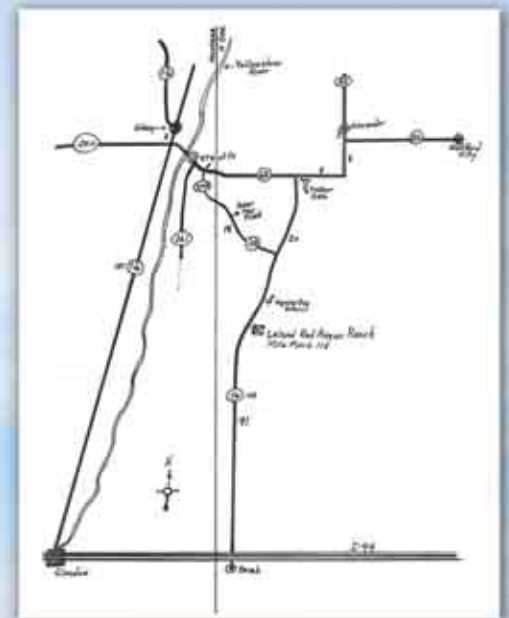

2010 was a near-perfect growing season for us as we were blessed with a warm, dry April and a wet summer with abundant grass and hay production.

Our sale offering is influenced by 11 years of carcass ultrasound evaluation as well as several progeny carcass evaluations by customers who have retained ownership through harvest. This reflects a market benefit for our buyers when the industry recognizes Leland Red Angus genetics as a positive influence. In addition, we again congratulate those producers who have capitalized on this value with many receiving attractive premiums.

Our program continues to emphasize quiet, manageable dispositions, a convenience trait that we guarantee.

We're always happy to assist our customers with selections or special needs and guarantee confidentiality and lowest bid on any sight-unseen purchase.

*Best wishes from all of us at
Leland Red Angus & Koester Red Angus*

**IMPORTANT CHANGES RELATED TO UNDERSTANDING
NEW MULTI-BREED EPD EVALUATIONS**

This is the first year that Red Angus and Simmental EPDs were calculated using the same model. This attempt to identify breed traits in comparison with another breed is a first for our industry. Because there are some significant changes in the EPDs and to adjust to this new concept, producers need to evaluate the EPD as it correlates with the corresponding breed rank until we can mentally adjust to these newly appraised values.

View catalog and color photos of sale lots online at: www.lelandredangus.com.