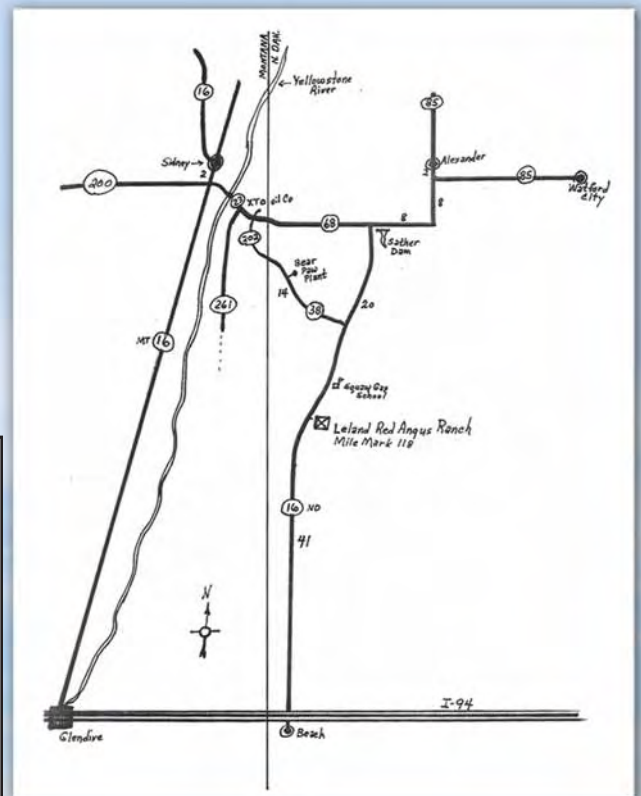

We're pleased with our sale offering this year that includes the strongest set of 18-month-old bulls ever from Koester Red Angus. We're again offering a few F1 hybrid Red Angus/Simmental bulls for those needing some genetic variation.

Our program continues to emphasize quiet, manageable dispositions and we have 12 years of carcass ultrasound evaluations to identify their end-product merit. We congratulate those producers who have capitalized on this value and are receiving attractive premiums and Grid Master Awards.

We're always happy to assist our customers with selections or special needs, and we guarantee confidentiality and lowest bid on any sight-unseen purchases.

*Best wishes from all of us at
Leland Red Angus & Koester Red Angus*

IMPORTANT CHANGES RELATED TO UNDERSTANDING NEW MULTI-BREED EPD EVALUATIONS

Red Angus and Simmental EPDs are calculated using the same multi-breed model. This attempt to identify breed traits in comparison with another breed is a first for our industry. Because there are some significant changes in the EPDs and to adjust to this new concept, producers need to evaluate the EPD as it correlates with the corresponding breed rank until we can mentally adjust to these newly appraised values.

View catalog and color photos of sale lots online at: www.lelandredangus.com.