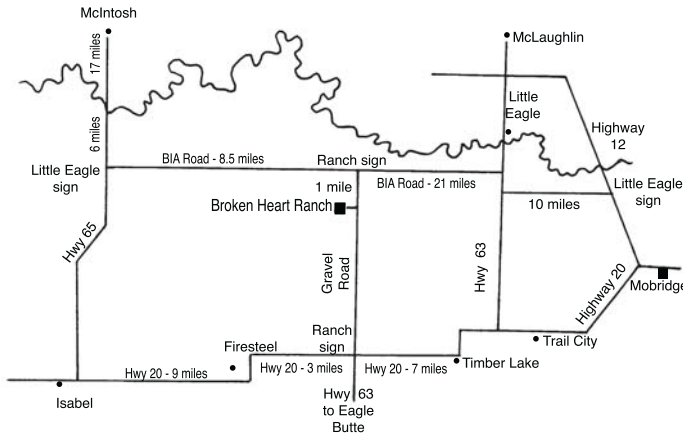

We look forward to seeing you on March 6th.

The Pederson Broken Heart Ranch crew

Helen and Ralph

Gary and Sue

Chad, Lisa and Bricelyn

BROKEN HEART RANCH

RED ANGUS & QUARTER HORSES

35th Annual Production Sale *Wednesday, March 6, 2013*

1:00 p.m. MST • Storm Date: March 10, 2013

SALE LOCATION:

At the Ranch – Firesteel, South Dakota
 3 miles east, 11 miles north of Firesteel or 7 miles west and 11 miles north of Timber Lake

PHONE:

Sale Barn 605-865-3190 or 605-865-3236