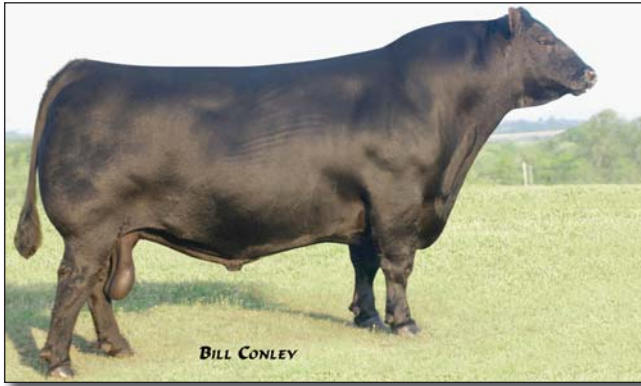

CE	BW	WW	YW	M	TM	CED	St	YG	CW	REA	MB	FT
10	0.5	65	92	29	61	5	4	-0.13	25	0.13	-0.06	-0.06

A Collateral son of the 62R dam that we raised here and owned in partnership with Miller Gelbvieh Farms. His calves are eye appealing, high-performance cattle with extra extension and larger frame.

L

TC FREEDOM 104

Black Angus Polled Sire
BD: 1/18/01 BW: 58 Adj. WW: 723 Adj. YW: 1432

CONNELLY FOREFRONT

CONNELLY FRONTLINE
EILEEN HEARTLAND CONANGA6443

T C RUBY 909S

TC STOCKMAN 365
TC RUBY 4068

CE	BW	WW	YW	M	TM	CED	St	YG	CW	REA	MB	FT
15	-0.1	61	110	30	60	12		-0.03	36	0.32	0.37	-0.02

A proven Angus AI sire we have used for several years that sires growthy, wide-topped, high-performance Balancers. We especially appreciate their great dispositions and large scrotal measurements.

REFERENCE SIRES