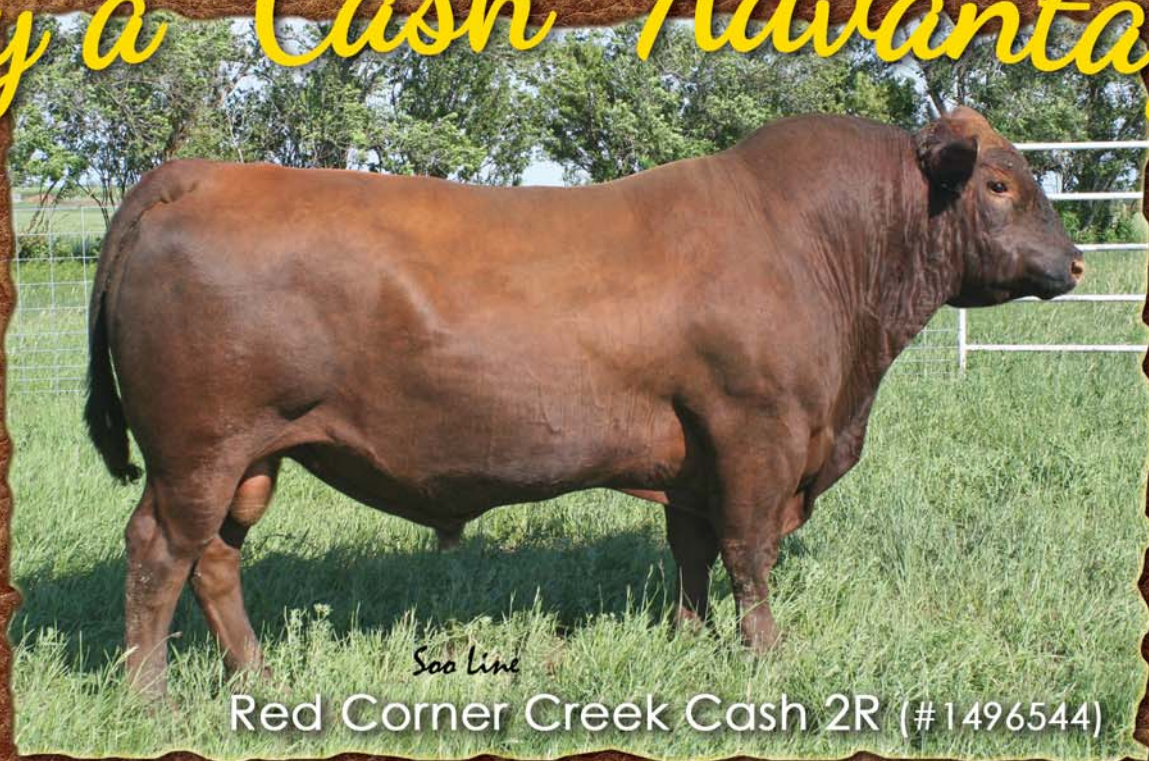

Valnes Ranch Red Angus and Performance Horses

V
W

Annual Production Sale

Monday, April 14, 2014

1 p.m. CDT At the Emit Valnes Ranch,
12310 447th Ave. • Eden, SD 57232

Selling

59 Yearling Bulls (Including excellent heifer-bull prospects!)

5 Open Heifers (2 sired by "Cash")

Try a [$]Cash[$] Advantage

Soo Line

Red Corner Creek Cash 2R (#1496544)

David & Debra Valnes
44858 123rd St. • Eden, SD 57232
(605) 698-7300 • Cell (605) 881-7933
valnesranch@yahoo.com

This sale will be broadcast live on the internet.
DVAuction
Broadcasting Real-Time Auctions
Real time bidding & proxy bidding available.

Emit & Jayme Valnes
12310 447th Ave • Eden, SD 57232
(605) 698-6596 • Cell (605) 228-8857
valnesranch@hotmail.com