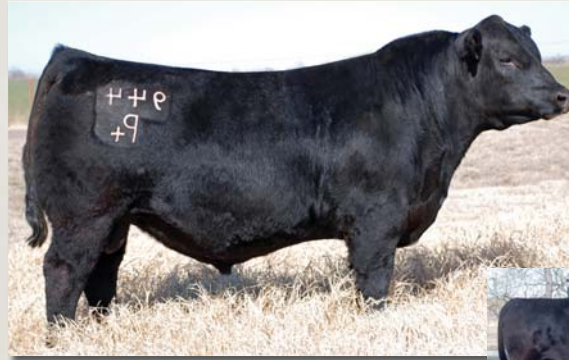

25 Percentage Embryo Basket

2 Halfblood Embryos

Consignor: Flying J & L Ranch

DUFF BASIC INSTINCT
DUFF PRIMO 944 ANGUS
DCC FS 750H MERLE 135

FAIRWYN'S SHAG
FAIRWYN'S CONTESSA
7L151 GOLDBLOCKS

OCC MISSING LINK 830M
OCC DIXIE ERICA 814G
OCC FREESTYLE 921F
CM MERLE 750K

BRAMBLETYE TRANSAM
BHR MCKENZIE
ADMIRAL J222
BRAMBLETYE MADAME C208

Contessa is a wide based, deep bodied, correct fullblood Lowline donor that consistently produces double digit eggs in each flush. She brings longevity and great udder quality to any mating. Duff Primo is possibly the best Angus son of Duff Basic Instinct 6501. He comes from the Merle cow family, producer of many donors and top selling bulls for some of the best programs in the country. Progeny from this mating will be backed by years of successful forage based breeding programs and represent two powerful cow families.