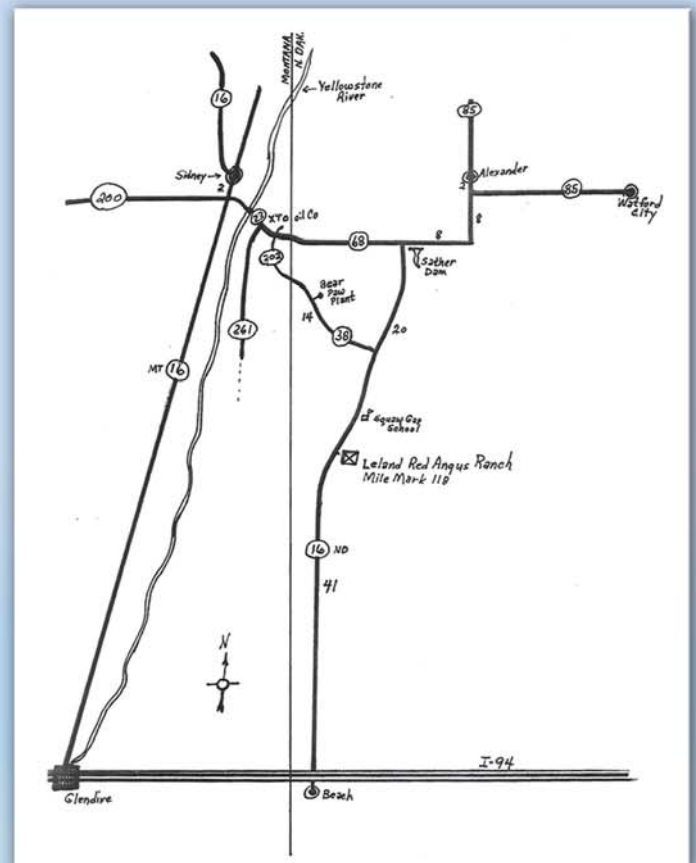

This year all of our sale bulls have been DNA tested using GeneSeek Genomic Profiler (GGP-LD) equivalent to 50K density. It also marks the 15th year we have utilized ultrasound to identify superior carcass and reproductive traits that enhance the market reputation of our customer's calves. Cattle with a reputation for quality consistently top the markets.

New measurements and programs available include the HerdBuilder and GridMaster indices which are intended to be a composite value of those EPD traits. As with all new programs, we recommend using them with discretion until they have been time tested.

The Tyson Choice+ grid program is available to identify and market premium, quality Red Angus cattle at time of harvest.

The Herd Navigator is another program that commercial producers can use to identify superior replacement heifers through DNA testing.

Our bull development program continues to use a high-roughage, low-mega cal ration to allow genetic growth and reproductive longevity.

We are again happy to have Koester Red Angus offer a strong group of 18-month-old, virgin bulls for those needing the age advantage. Likewise, we have a few F1 and F2 Red Angus-Simmental hybrids available.

As always, we are happy to assist in any special selection needs and guarantee confidentiality and lowest bid on any sight unseen purchases.

*Best wishes from all of us at
Leland Red Angus & Koester Red Angus*