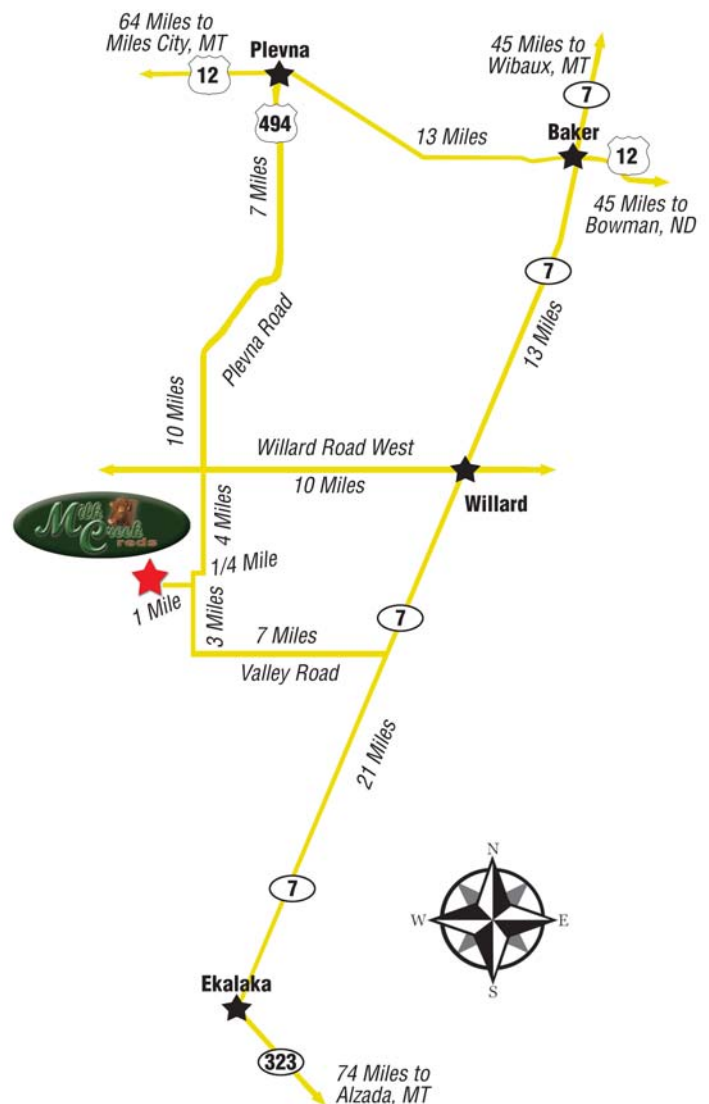

Be sure to include a personal contact at your bank, we will contact them in order to get a credit reference.

If you would prefer to be approved using your credit card, call (402) 474-5557.

Please be sure to apply for bidding at least a day in advance of the sale-every effort will be made to process your application in a timely manner.

DVAuction will contact you once you have been approved to bid. We do not provide buyer numbers until you have purchased a lot in the sale, and that number is only usable for that auction. After the sale contact the sale owner or manager to make arrangements for payment and delivery of your online purchases.

Please Note: High speed Internet access (DSL, T-1, or Broadband) is required to be able to bid successfully during the sale. If you have any questions, please contact DVAuction at (402) 474-5557 or email support@dvauction.com.

Proxy Bidding: If you can't access a computer during the sale, you can now place a "proxy bid" through DVAuction. Simply follow the instructions listed above, and as the sale date nears there will be a "Proxy Bidding" link under the sale listing on the main page of DVAuction. You can then place the maximum amount that you'd like to bid, and our system will represent your bid just as if you were there.

DVAuction

Broadcasting Real-Time Auctions

Visit www.DVAuction.com
and Register Today!

For General Questions Please Contact Our Office:
(402) 316-5460 or support@dvauction.com