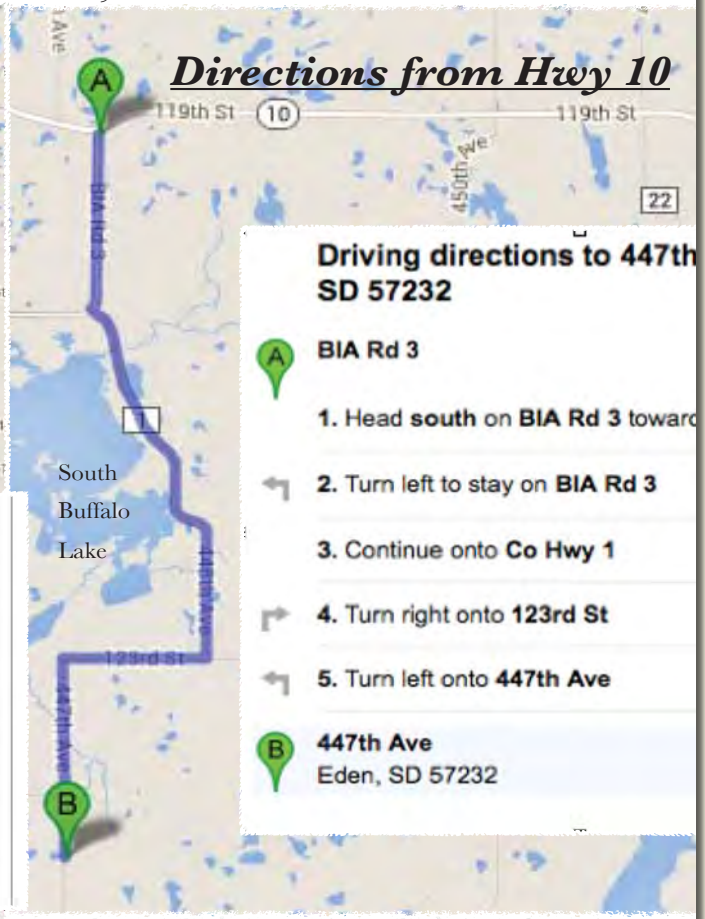

Directions from Hwy 10