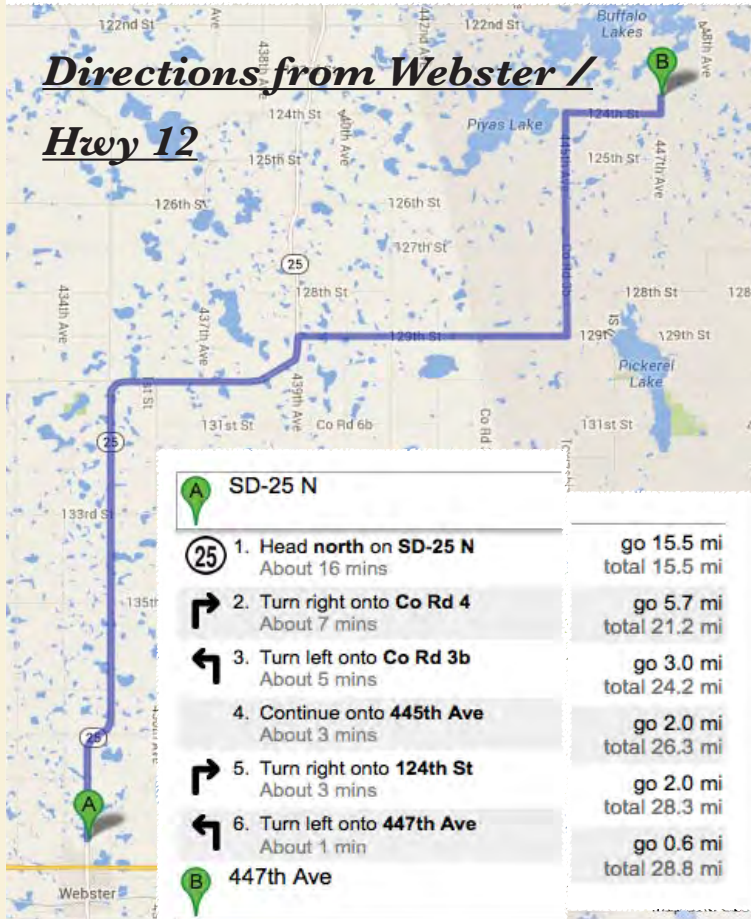

Directions to Valnes Ranch

12310 447th Ave. Eden, SD 57232

Directions from Webster / Hwy 12