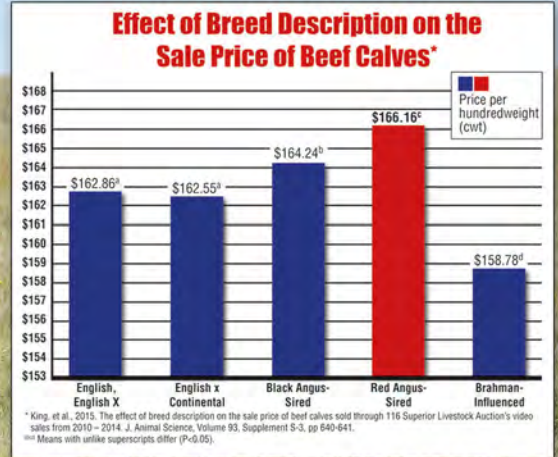

Ranch Tested. Rancher Trusted.

Red Angus

RedAngus.org
(940) 387-3502

Independent research shows Red Angus-sired calves sold for a higher price than all other breed groups. Red Angus bulls make a positive difference in your breeding program's bottom line.

Invest in your future today!

Achieve it!

IMPACT

- Influence others by amplifying your leadership skills.
- Invest in your future by developing career skills.
- Impact the beef industry.

Join JRA!

Be a part of the Red Revolution!

Connect with other youth interested in Red Angus who are preparing themselves to impact the future.

For more information and to join, visit redangus.org/jra.

National Junior Red Angus Association

Junior Red Angus Association of America
Kimberly Heller, Coordinator
515-851-2019 | kim@redangus.org

Ranch Tested. Rancher Trusted.

Red Angus