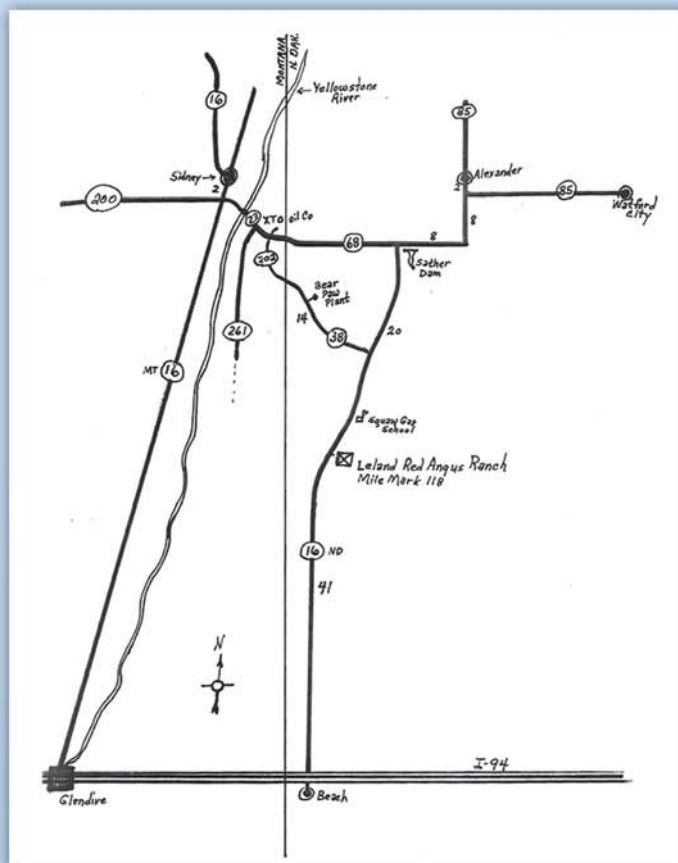

This demand is documented by Superior Livestock Auction's video sales where Red Angus have had the highest market price over all other breeds. To enhance this accountability, Red Angus now owns a significant share of Top Dollar Angus where producers of high-value Red Angus and Angus cattle can qualify for market premiums.

Leland and Koester Red Angus are enthusiastic about helping our customers capitalize on premiums for their cattle. Through advanced technology that includes DNA testing, carcass ultrasounding and common-sense genetic selection for economically relevant traits, we strive to insure value for our customers.

Our bull development program continues to use a high-roughage, low-mega cal ration to allow genetic growth and reproductive longevity.

For customers wanting age-advantaged bulls, Koester Red Angus again will offer a nice selection of 18-month-old bulls. Our offering also includes a few F1 and F2 Red Angus Simmental HybREDS.

As always, we're happy to assist in any special selection needs and guarantee confidentiality and lowest bid on any sight unseen purchases.

*Best wishes from all of us at
Leland Red Angus & Koester Red Angus*

View videos of each sale lot online at:
www.lelandredangus.com and
www.koesterredangus.com.