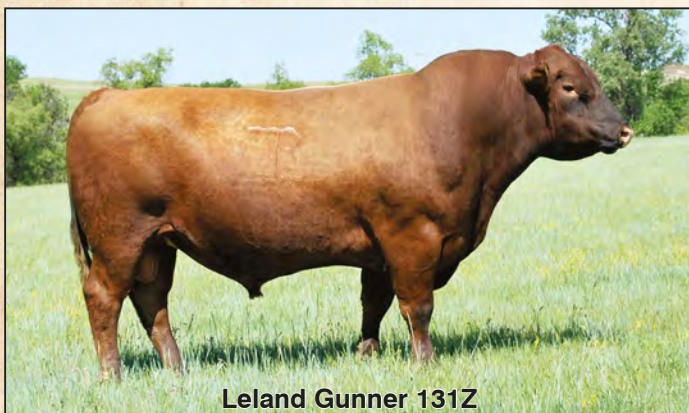

REFERENCE SIRE L

Leland Gunner 131Z

LELAND GUNNER 131Z

1533572 • 3/28/12 • 99% 1B • RA50K

LELAND RIGHT DIRECTION 8242U
LELAND RIGHT GUN 292X
LELAND CHATEAU 9164

5L RED DIRECTION 691-6046
LELAND GRAND CANYON 3068
GLACIER CHATEAU 744
LELAND MONU 193-6257

LCC MAJOR LEAGUE A502M
LELAND MAJORETTE 7178T
LELAND CHATEAU 9033-3033

BFCK CHEROKEE CNYN 4912
KRN REBA'S ROBIN
LELAND CHATEAU 9033
LELAND GOLD PASS 9149

HB	GM	CED	BW	WW	YW	M	HPG	CEM	ST	MB	YG	CW	REA
125	51	1	-1.6	70	108	25	13	6	13	0.68	0.06	32	0.39
18%	22%	80%	44%	21%	24%	22%	14%	30%	15%	18%	67%	29%	21%
			BW	WW	WR	YW	YR	ADG	WDA	MPPA			
			85	764	109	1208	105	2.83	3.39	108.2			

Gunner's dam is among our most productive cows. As a yearling, he sired our lowest average BW progeny yet their ratio was above average for WW. A full brother had an 883WW and sold last year to Otto Red Angus, ND. Notice that he ranks above the top 25% of the breed for HB, GM, WW, YW, M, HPG, ST, MARB, CW and REA. His sons av. 85BW(105) 694WW(100) and daughters av. 72BW(97) 610WW(99).