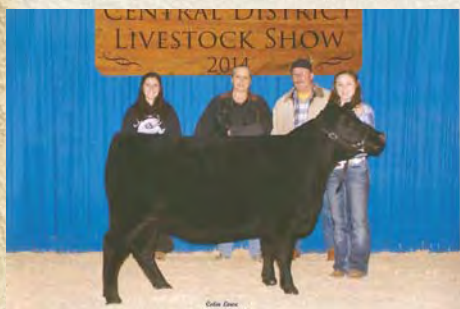

Alta Willow BIL 210Z