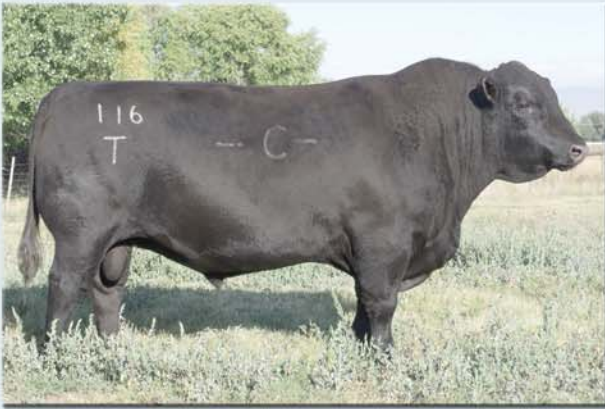

Mountain Pass

"Rib Eye"

## 1st Annual Bull Sale

**Tuesday, March 29, 2011**

Owl Creek Ranch • Walden, Colorado

Selling **67** AAA

ALTITUDE ADJUSTED ANGUS BULLS

**Easy Fleshing • Superior Carcass • Moderate Frame • Feed Efficient • Raised at 8,200 Ft.**